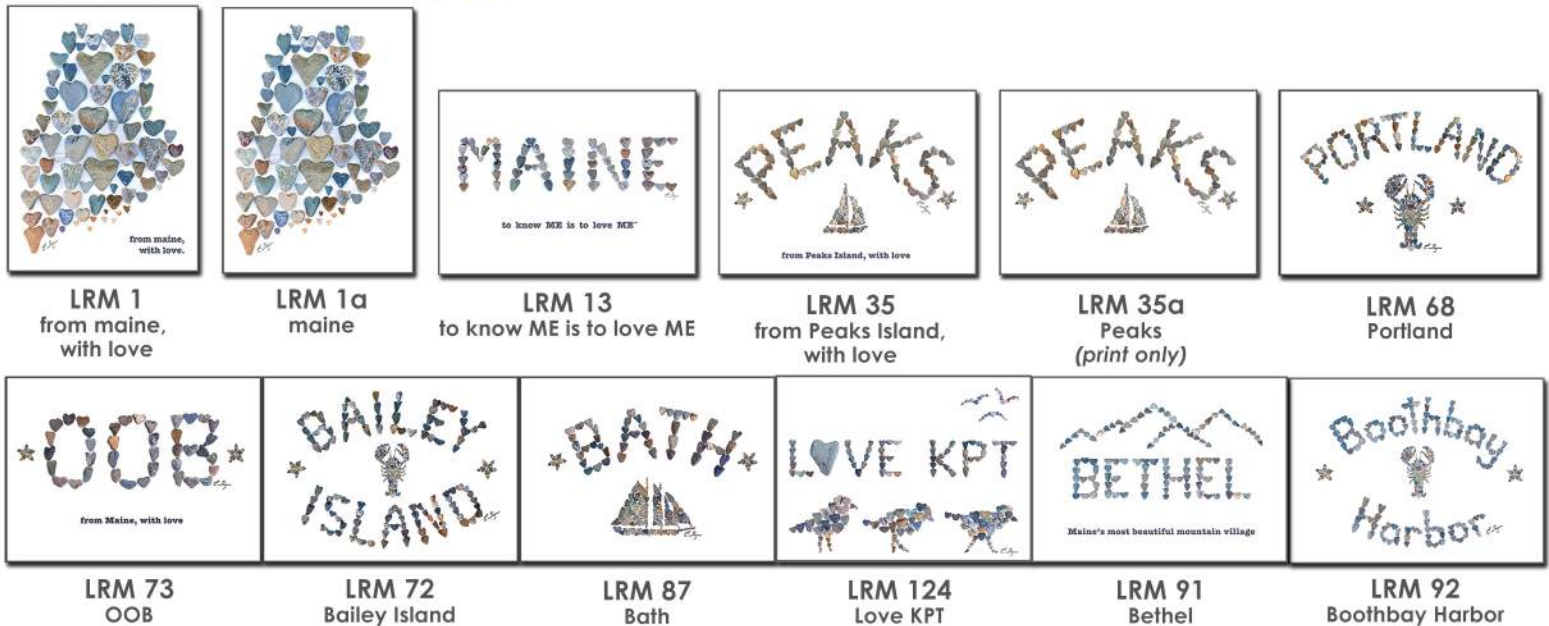

DESTINATIONS - MAINE

LRM 1
from maine,
with love

LRM 1a
maine

LRM 13
to know ME is to love ME

LRM 35
from Peaks Island,
with love

LRM 35a
Peaks
(print only)

LRM 68
Portland

LRM 73
OOB

LRM 72
Bailey Island

LRM 87
Bath

LRM 124
Love KPT

LRM 91
Bethel

LRM 92
Boothbay Harbor