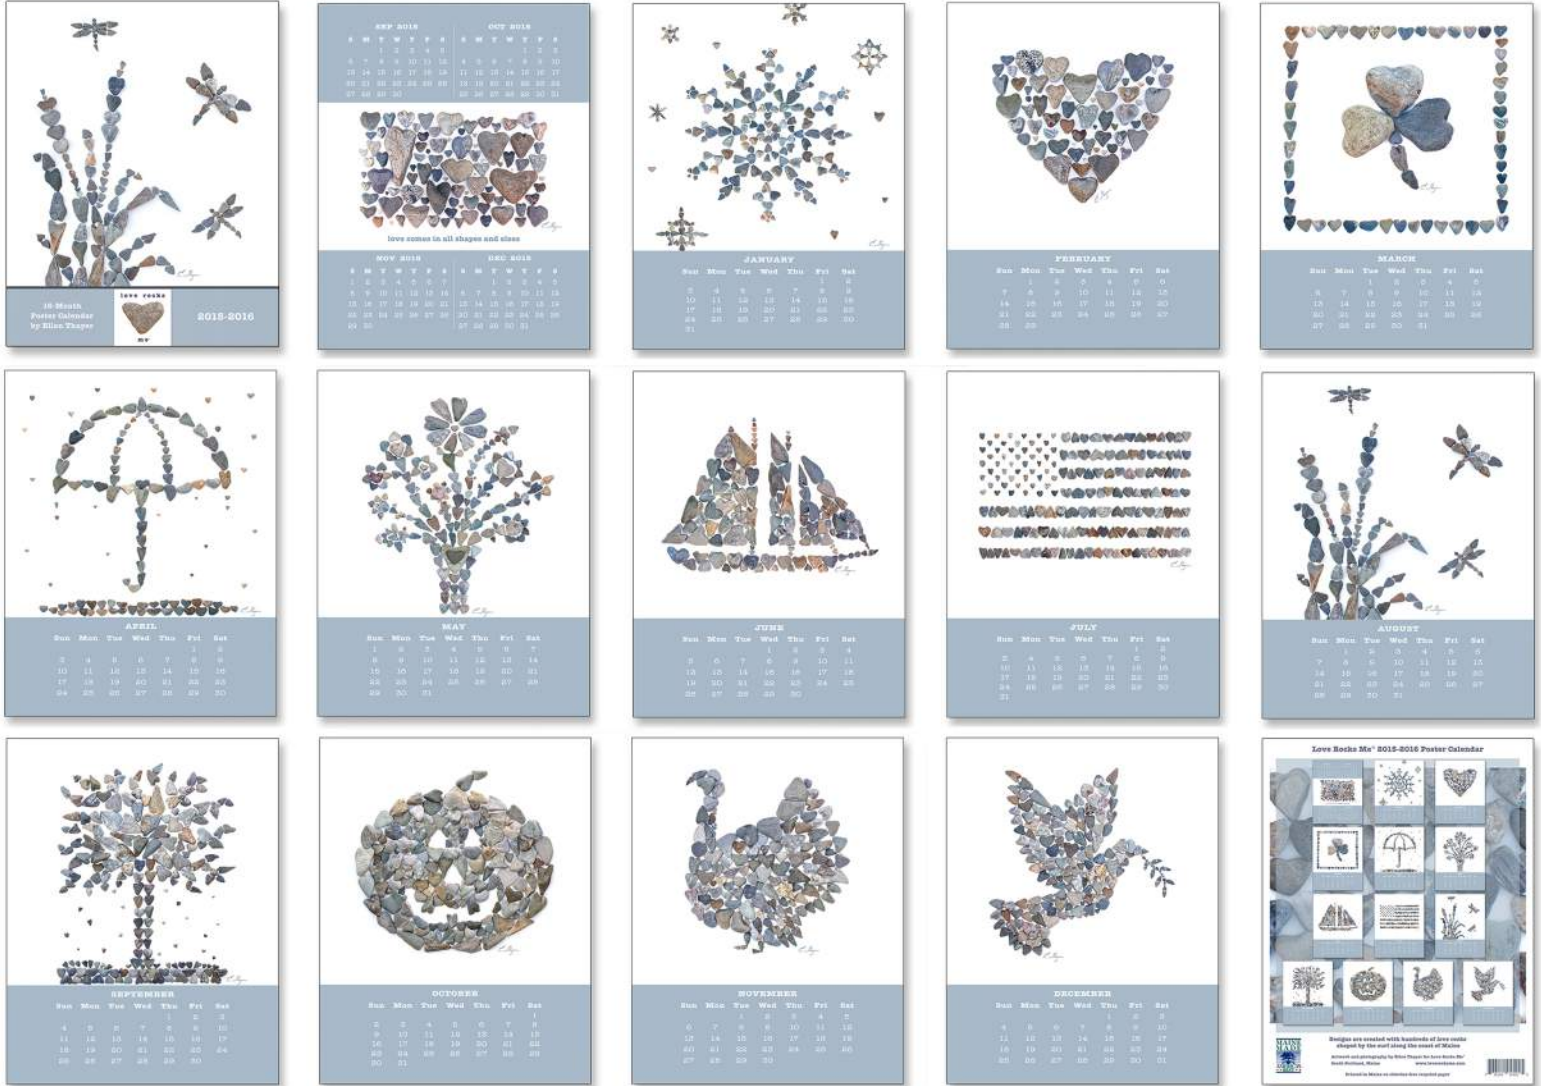

- A 16-month calendar: September 2015 - December 2016
- Two sizes: 11x14" poster-sized wall calendar and 5x7" desktop calendar
- Printed in Maine on chlorine-free recycled paper

11x14 Poster Calendar: LRM Calendar LG

5x7 Desktop Calendar: LRM Calendar SM